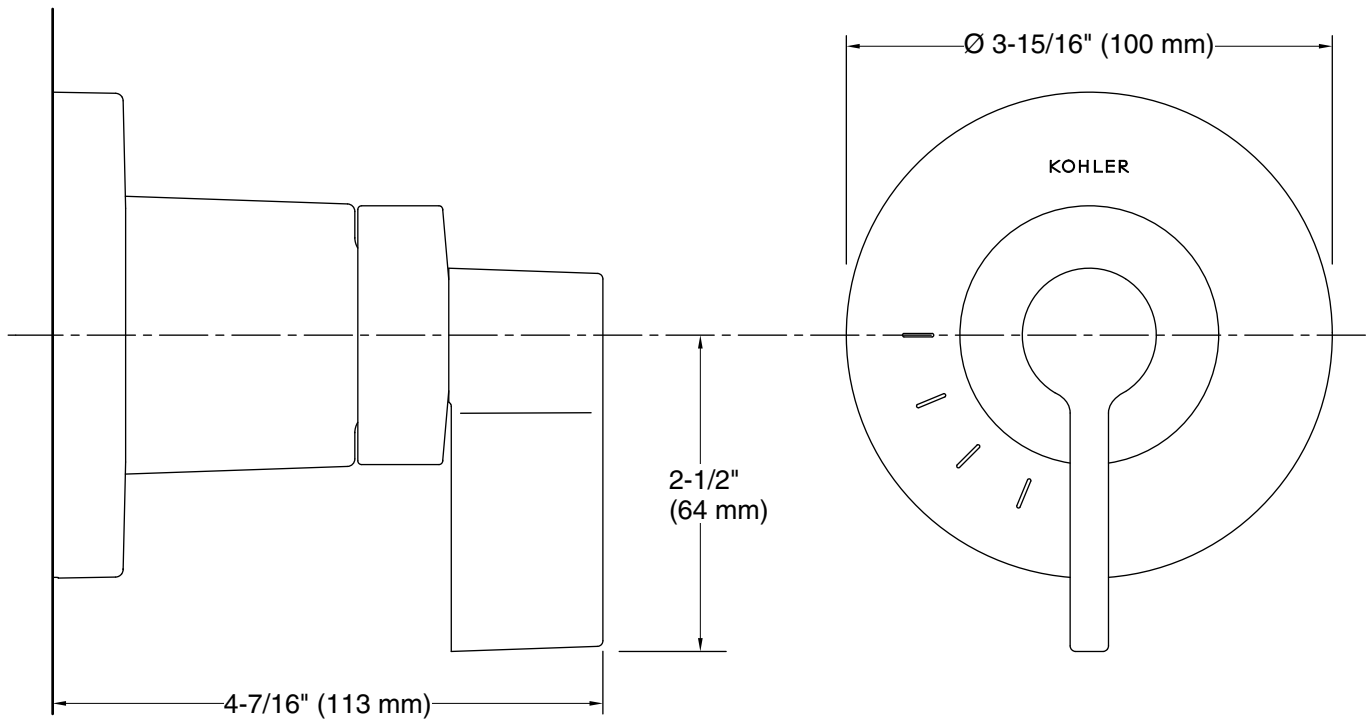

Technical Information

All product dimensions are nominal.

Drain included: No

Notes

Install this product according to the installation instructions.

ADA, OBC, CSA B651 compliant when installed to the specific requirements of these regulations.